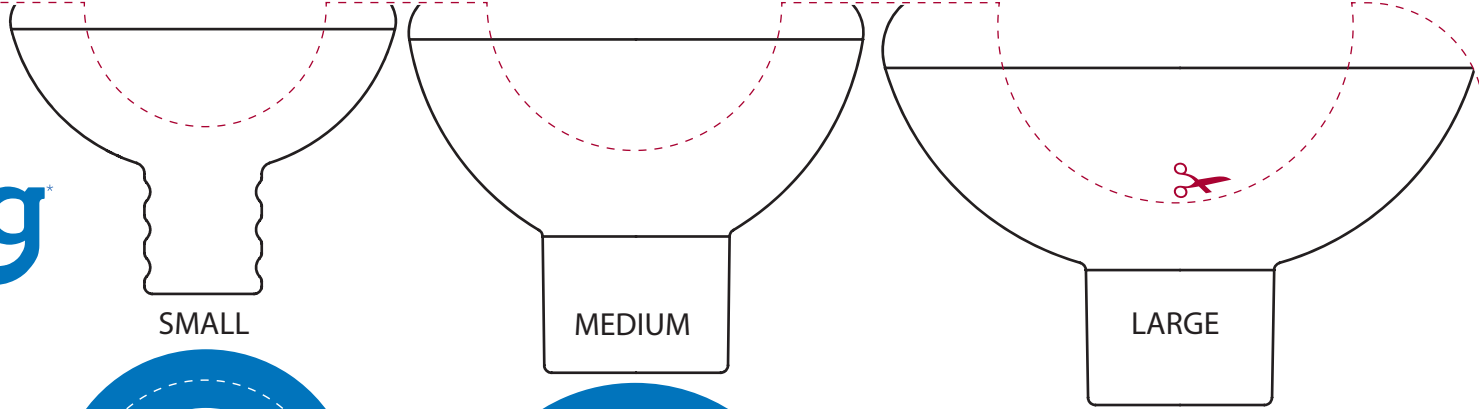

HOW TO USE: Print this template on letter paper, landscape. DO NOT SCALE. Print at 100% or disable page scaling. Cut along the dashed lines and remove inner shape. Insert your dog's nose and mouth into the front and side cut-outs to see which mask will fit best.

AeroDawg
Chamber
TrudellAnimalHealth.com

AeroDawg* Chamber SMALL,
includes small and medium masks

AeroDawg* Chamber LARGE,
includes medium and large masks

 **TRUDELL**
ANIMAL HEALTH

Mask Sizer

Each **AeroDawg*** is shipped with 2 different sized masks.

The mask selected should cover **the nose** and mouth, but not the eyes.