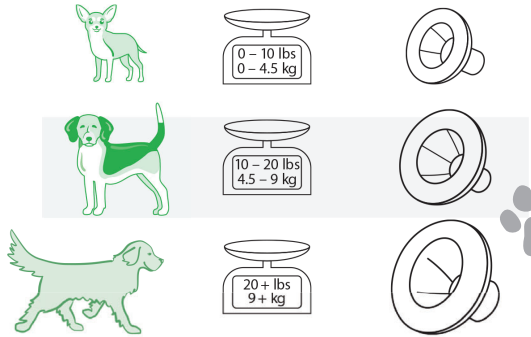

HOW TO USE: Print this template on letter paper, landscape. DO NOT SCALE. Print at 100% or disable page scaling. Cut along the dashed lines and remove inner shape. Insert your dog's nose and mouth into the front and side cut-outs to see which mask will fit best.

AeroDawg
Chamber
TrudellAnimalHealth.com

AeroDawg* Chamber SMALL,
includes small and medium masks

AeroDawg* Chamber LARGE,
includes medium and large masks

 **TRUDELL**
ANIMAL HEALTH

Mask Sizer

Each **AeroDawg*** is shipped with 2 different sized masks.

The mask selected should cover **the nose** and mouth, but not the eyes.